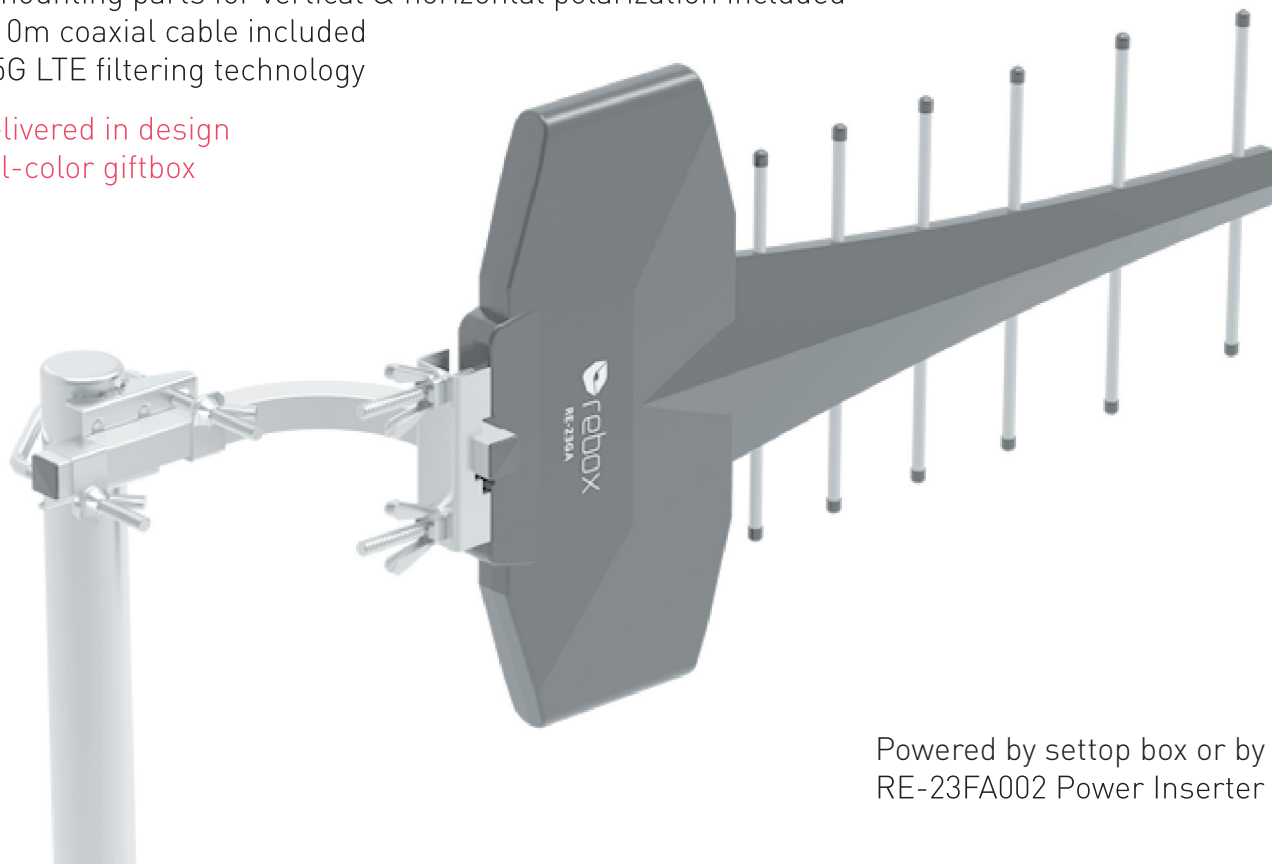

## Rebox RE-23GA outdoor antenna | DVB-T/T2 reception

Range : upto 80km

Gain : 25 dBi

- mounting parts for vertical & horizontal polarization included
- 10m coaxial cable included
- 5G LTE filtering technology

Delivered in design  
full-color giftbox

RoHS 2.0

5V active antenna

Low power consumption

UHF stationary reception

Built-in low noise amplifier

Shielded connector

Manual included (25 languages)

Frequency range : 470 ~ 694 MHz

Output impedance : 75  $\Omega$

Powered by settop box or by optional  
RE-23FA002 Power Inserter

Hendrik Figeeweg 1X  
2031BJ Haarlem  
the Netherlands

Phone : +31 (0)23 5310 883